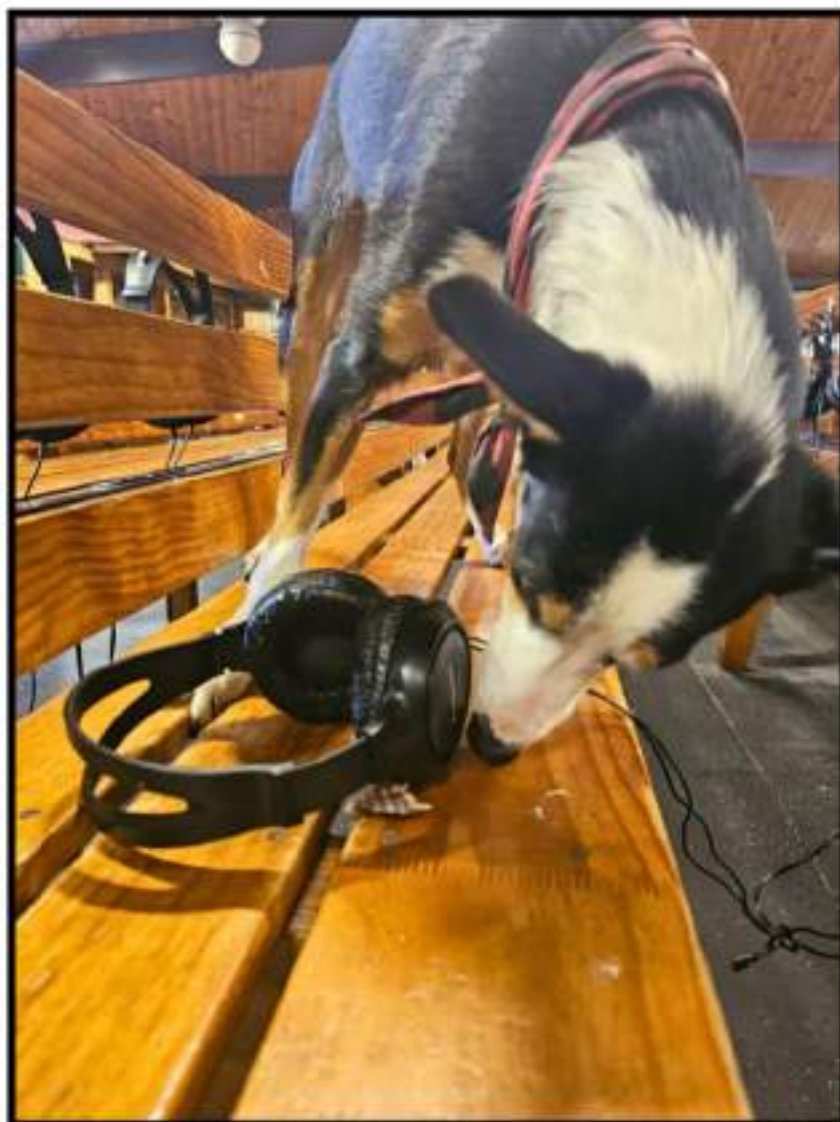

## TESS GOES TO THE FARM SHOW

What will Tess find at the farm show?

[WWW.AGRODOME.CO.NZ](http://WWW.AGRODOME.CO.NZ)

**Tess is an Eye Dog. She  
loves Sheep.**

**There are so many wooden seats. Tess can sit anywhere that is empty. She likes the aisle seat best.**

**There are so many new smells  
and noises.**

**There are headphones to wear. Tess decides her ears are good enough.**

**The Farmer says "5 minutes till Show time". He is loud because he is wearing a microphone over his ear.**

**The show is starting! Tess is very interested - can you see her ears listening?**

**The sheep walk onto the stage  
one by one. Some are a little  
naughty.**