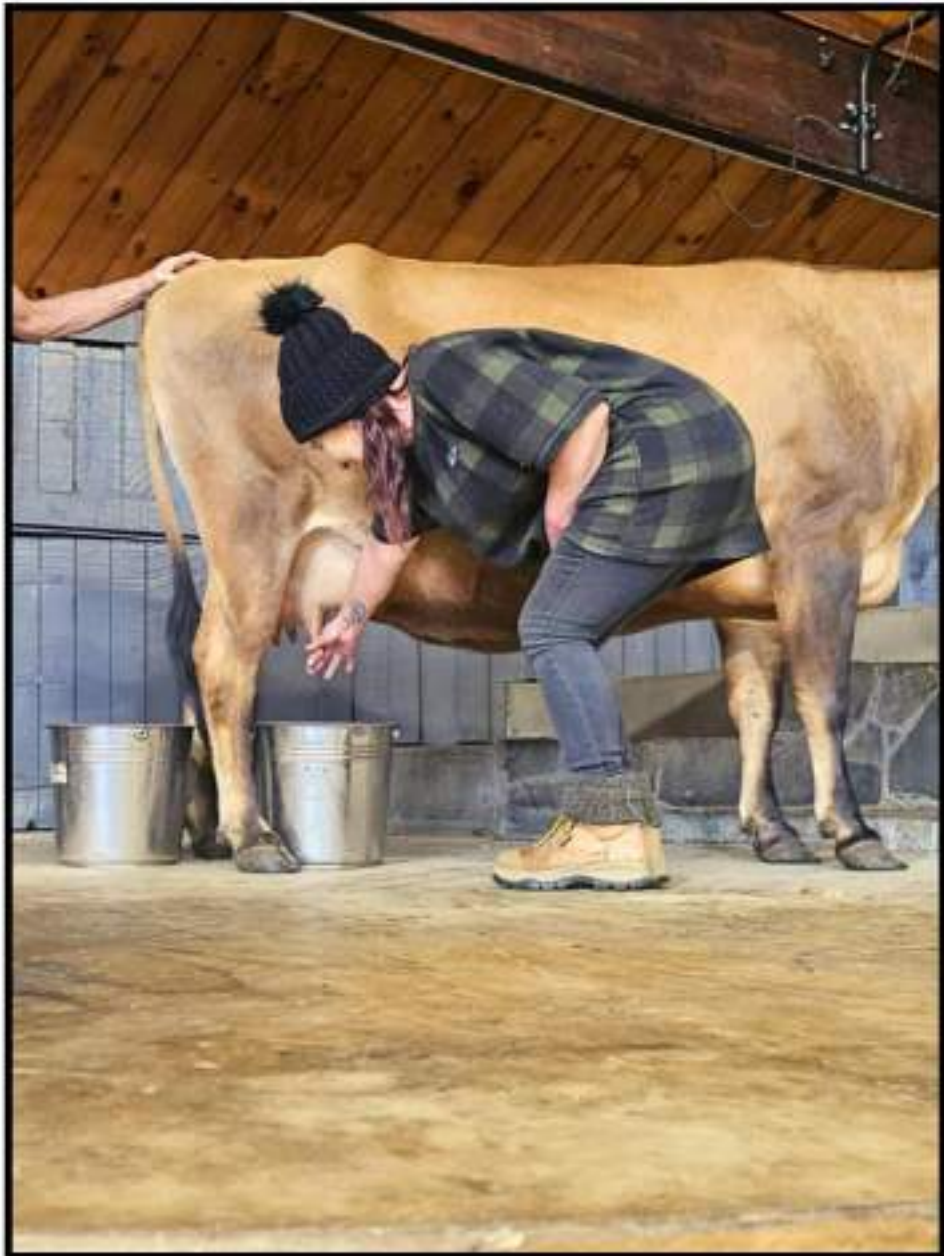

## TESS GOES TO THE FARM SHOW

What will Tess find at the farm show?

[WWW.AGRODOME.CO.NZ](http://WWW.AGRODOME.CO.NZ)

**Tess is an Eye Dog. She  
loves Sheep.**

**The Farmer says "5 minutes till Show time". He is loud because he is wearing a microphone over his ear.**

**The show is starting! Tess is very interested - can you see her ears listening?**

**The sheep walk onto the stage  
one by one. Some are a little  
naughty.**

# Watch out for the Farmer playing tricks with cow milk!

**There are ducks on the stage!  
These ducks don't fly but can  
you see them watching the  
dog?**

**More Farm dogs join the show. They bark a lot! These dogs are called Huntaways.**